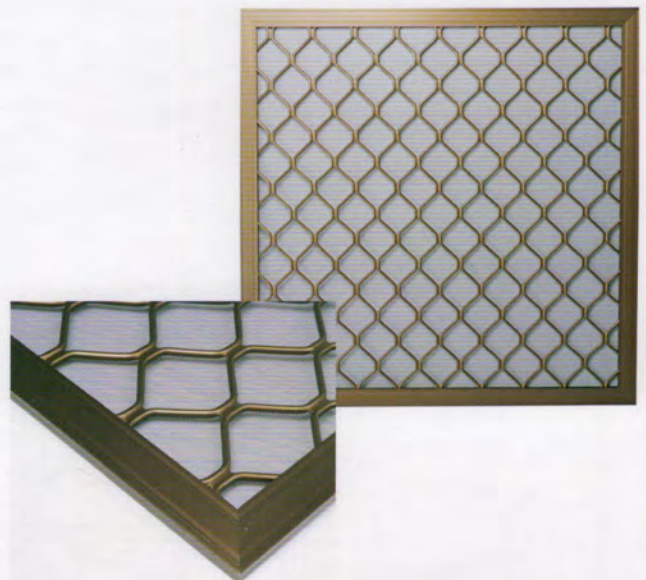

Diamond Window Screen 7mm

- Aluminium extruded window frame
- Frame 11 mm x 37 mm
- 7 mm Diamond grille; riveted to frame
- Charcoal fibreglass fly mesh
- Pet Proof mesh option
- Eighteen standard frame and grille colours
- Non-standard colour option