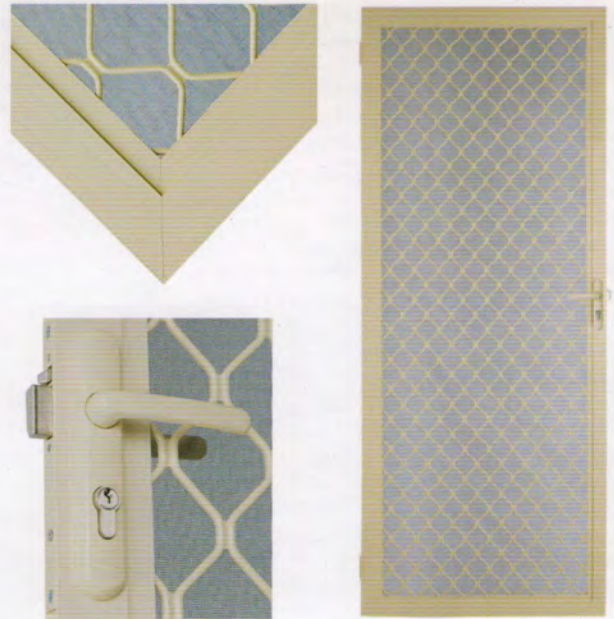

## Panther Security Hinge Door Steel Mesh

- Galvanised steel mesh or;
- 316 marine grade stainless steel mesh
- Heavy duty Mk III Panther door frame
- Frame 20 mm x 75 mm
- ABRA Safe single lock - fitted
- ABRA Triple lock - optional
- Three heavy duty hinges - fitted
- Four lock colours
- Eighteen standard colour frames
- Dark Cherry Woodgrain option
- Non-standard colour option

## Panther Security Sliding Door Steel Mesh

- Galvanised steel mesh or;
- 316 marine grade stainless steel mesh
- Heavy duty Mk III Panther door frame
- Frame 20 mm x 75 mm
- ABRA Safe single lock - fitted
- Four heavy duty rollers - fitted
- Black lock only
- 18 standard colour frames
- Dark Cherry Woodgrain option
- Non-standard colour option

## Panther Security Screens Steel Mesh

- Galvanised steel mesh or;
- 316 marine grade stainless steel mesh
- Heavy duty extruded window frame
- Frame 11 mm x 52 mm
- Eighteen standard colour frames
- Non-standard colours
- Woodgrain finish option
- Frame 9 mm x 52 mm option

## Diamond Hinge Door 7mm

- Aluminium extruded door frame
- Frame 20 mm x 70 mm
- 7 mm Diamond grille; riveted to frame
- Charcoal fibreglass fly mesh
- Pet Proof mesh option
- ABRA Safe single lock - fitted
- ABRA Triple lock - optional
- Two heavy duty hinges - fitted
- Four lock colours
- Eighteen standard frames and grille colours
- Optional non-standard colours