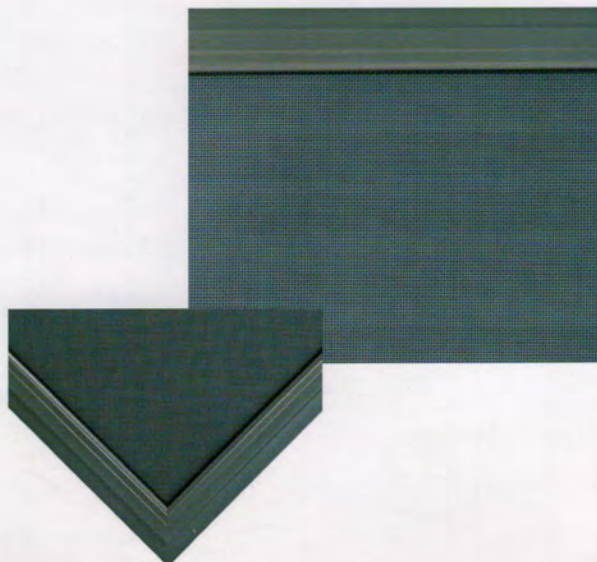

Panther Security Screens Steel Mesh

- Galvanised steel mesh or;
- 316 marine grade stainless steel mesh
- Heavy duty extruded window frame
- Frame 11 mm x 52 mm
- Eighteen standard colour frames
- Non-standard colours
- Woodgrain finish option
- Frame 9 mm x 52 mm option